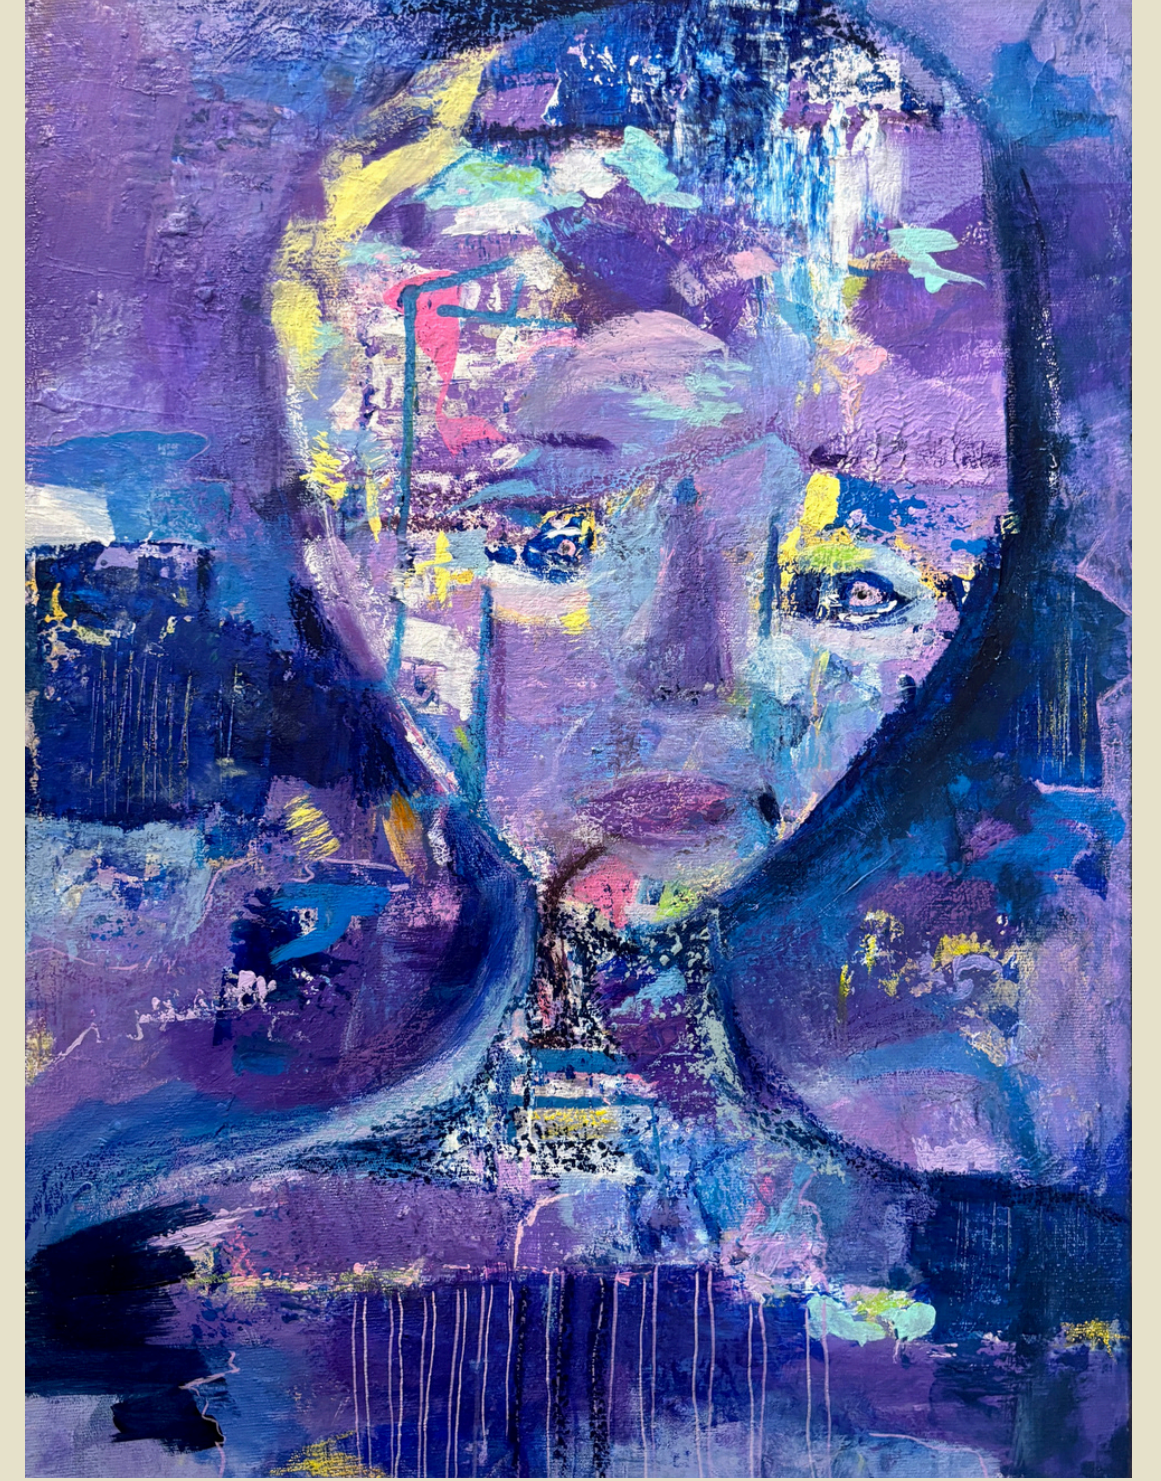

# YAPAY ZEKA SERİSİ

**IF ARTIFICIAL INTELLIGENCE  
HAD A SELF-PORTRAIT 7**

Tuval Üzeri Karışık Teknik 50 x 35 cm  
2026

**IF ARTIFICIAL INTELLIGENCE  
HAD A SELF-PORTRAIT 8**

Tuval Üzeri Karışık Teknik 50 x 40 cm  
2026